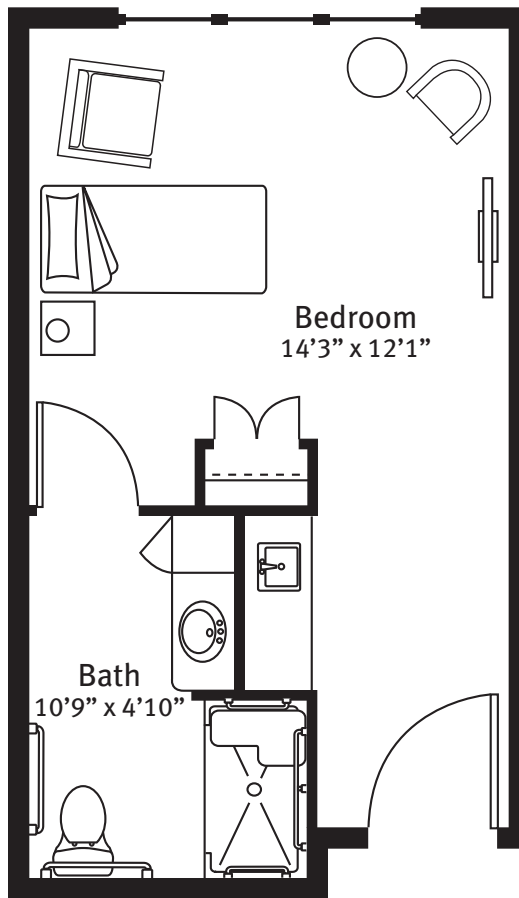

The Lagoon · Skilled Rehabilitation

Suite Floor Plan

Milkweed
380 square feet

Square footage and room sizes are approximate and may vary.

(239) 574-0078 | ThePreserveVOA.org
14750 Hope Center Loop, Fort Myers, FL 33912