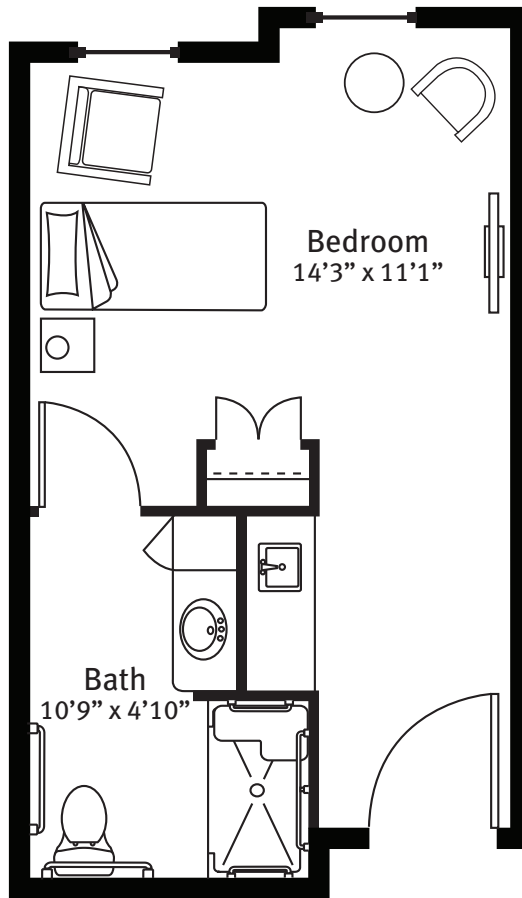

The Lagoon · Skilled Rehabilitation

Suite Floor Plan

Lily

360 square feet

Square footage and room sizes are approximate and may vary.

(239) 574-0078 | ThePreserveVOA.org
14750 Hope Center Loop, Fort Myers, FL 33912