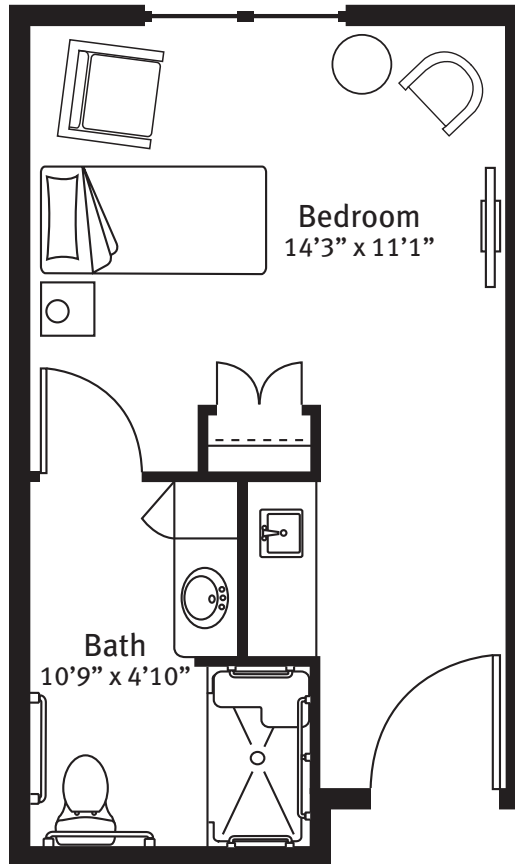

The Lagoon · Skilled Rehabilitation

Suite Floor Plan

Fern

352 square feet

Square footage and room sizes are approximate and may vary.

(239) 574-0078 | ThePreserveVOA.org
14750 Hope Center Loop, Fort Myers, FL 33912