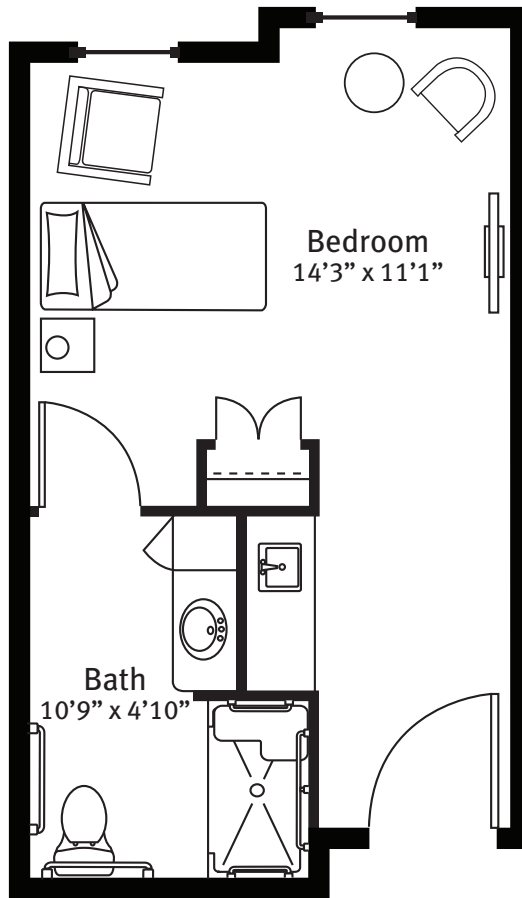

The Harbor · Memory Support

Suite Floor Plan

Cobia

360 square feet

Square footage and room sizes are approximate and may vary.

(239) 574-0078 | ThePreserveVOA.org
14750 Hope Center Loop, Fort Myers, FL 33912