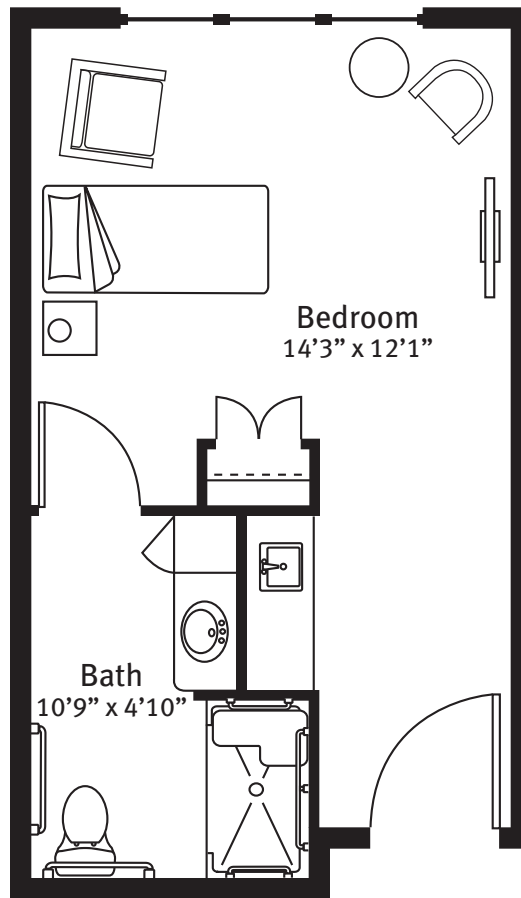

The Cove · Skilled Memory Support

Suite Floor Plan

Magnolia
380 square feet

Square footage and room sizes are approximate and may vary.

(239) 574-0078 | ThePreserveVOA.org
14750 Hope Center Loop, Fort Myers, FL 33912