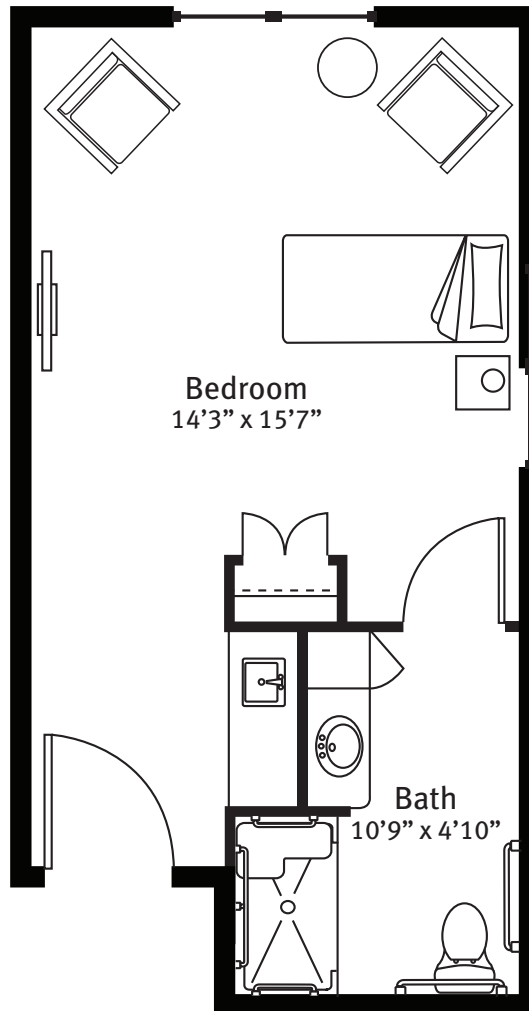

The Cove · Skilled Memory Support

Suite Floor Plan

Dogwood
405 square feet

Square footage and room sizes are approximate and may vary.

(239) 574-0078 | ThePreserveVOA.org
14750 Hope Center Loop, Fort Myers, FL 33912