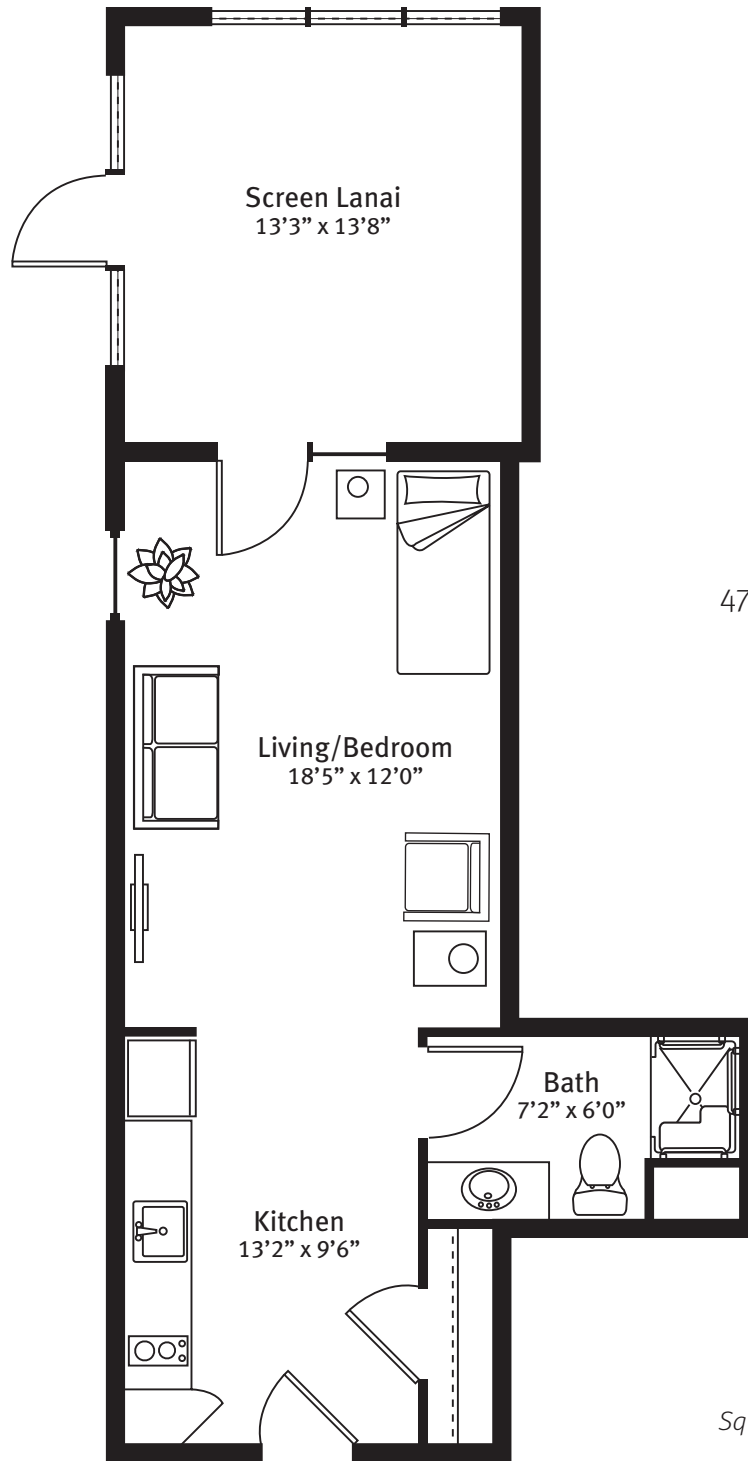

Estuary Assisted Living

Apartment Floor Plan

Wren
478 square feet

Square footage and room sizes are approximate and may vary.

(239) 574-0078 | ThePreserveVOA.org
14750 Hope Center Loop, Fort Myers, FL 33912