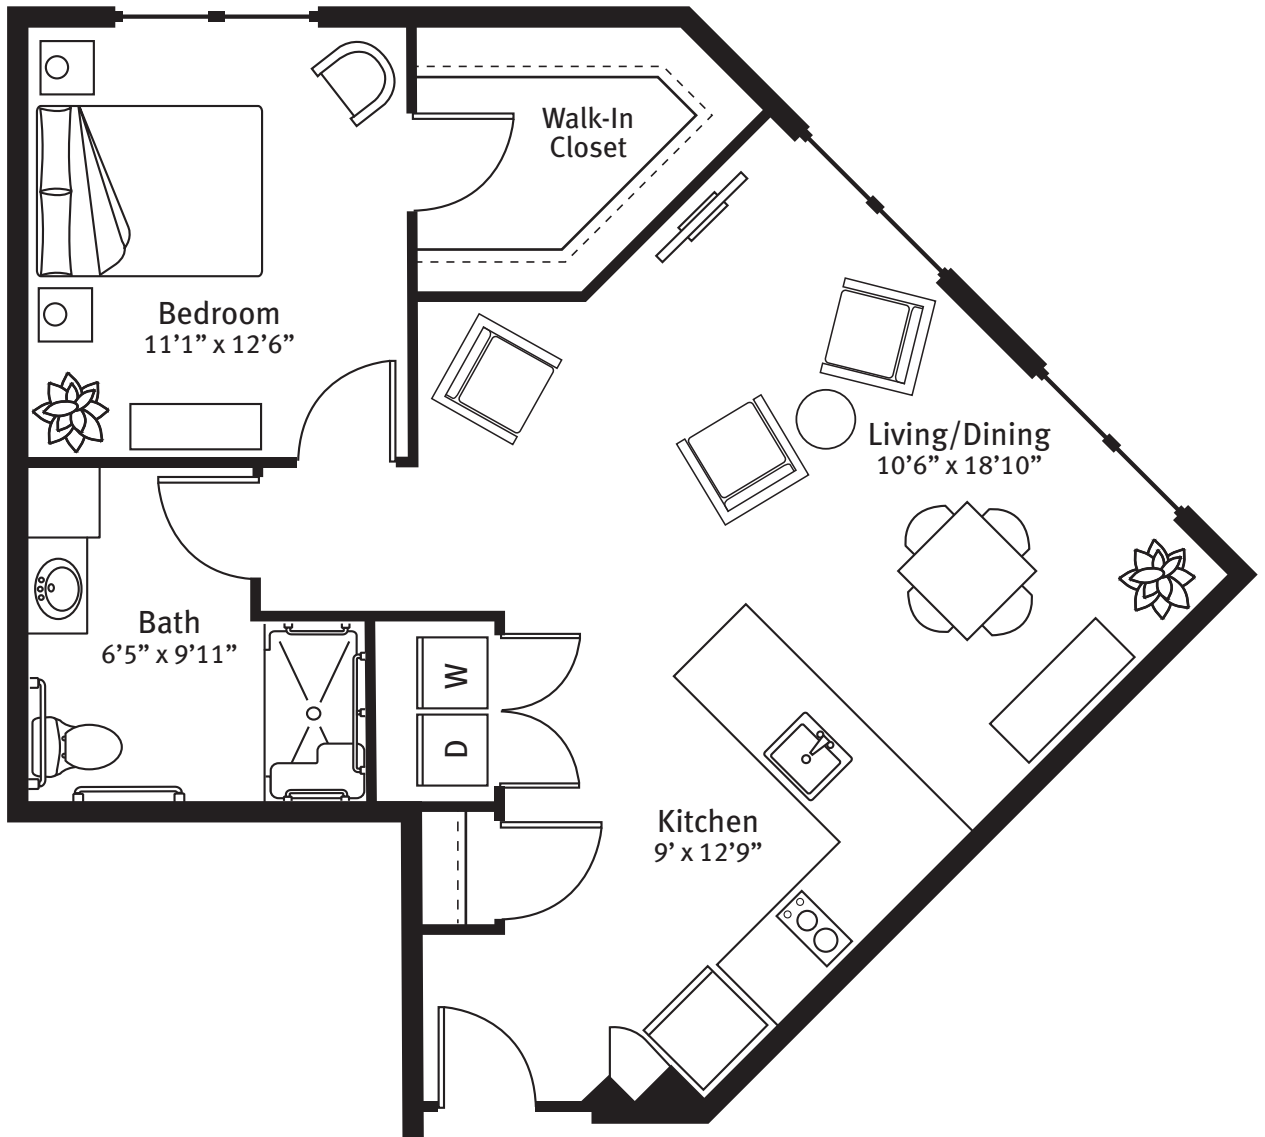

Estuary · Assisted Living

Apartment Floor Plan

Mockingbird

822 square feet

Square footage and room sizes are approximate and may vary.

(239) 574-0078 | ThePreserveVOA.org
14750 Hope Center Loop, Fort Myers, FL 33912