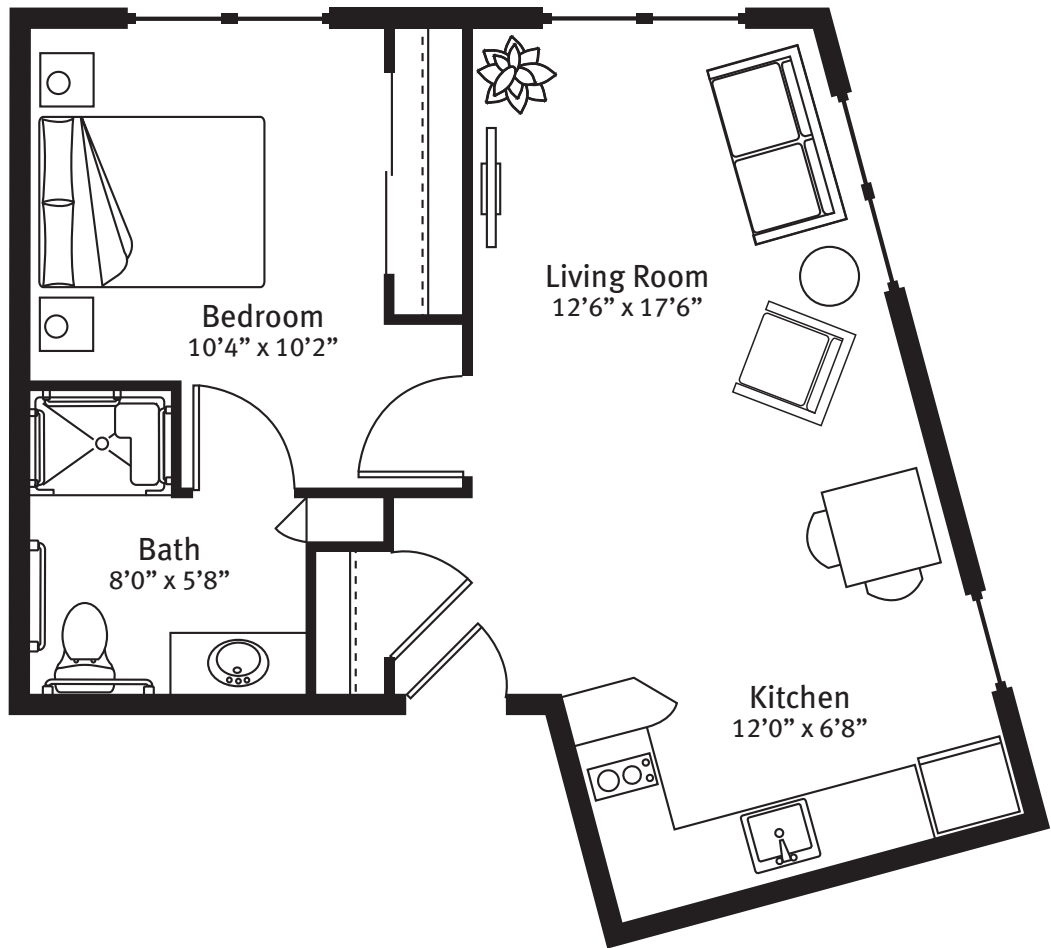

Estuary · Assisted Living

Apartment Floor Plan

Finch

636 square feet

Square footage and room sizes are approximate and may vary.

(239) 574-0078 | ThePreserveVOA.org
14750 Hope Center Loop, Fort Myers, FL 33912