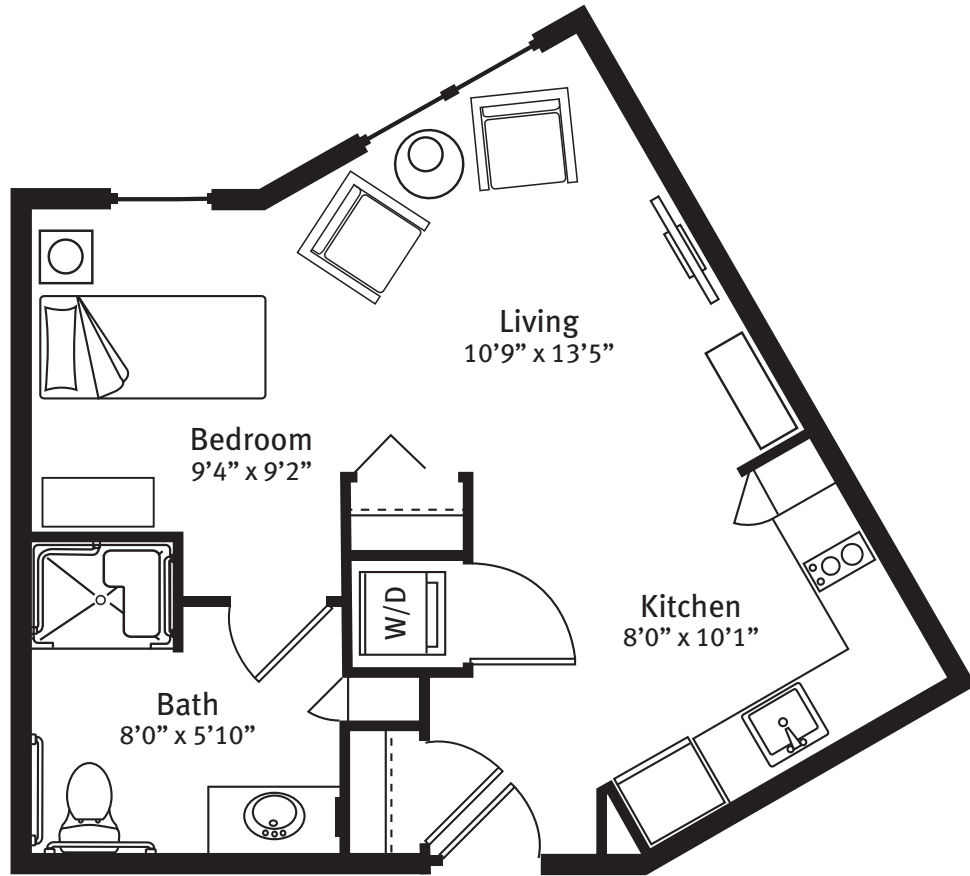

# Estuary · Assisted Living

Apartment Floor Plan

**Bluebird**  
447 square feet

*Square footage and room sizes are approximate and may vary.*

(239) 574-0078 | [ThePreserveVOA.org](http://ThePreserveVOA.org)  
14750 Hope Center Loop, Fort Myers, FL 33912