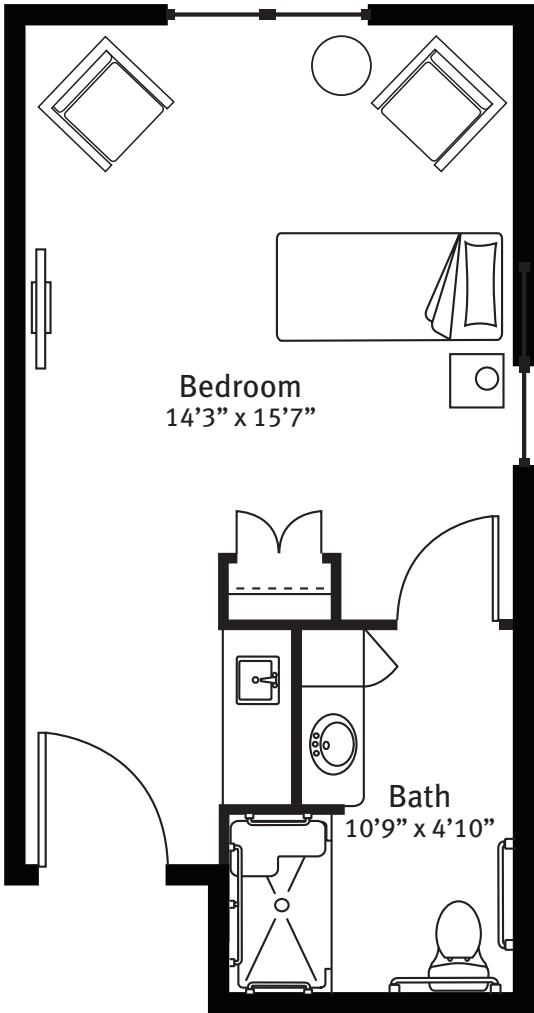

Cypress · Long-Term Care

Suite Floor Plan

Elderberry
405 square feet

Square footage and room sizes are approximate and may vary.

(239) 574-0078 | ThePreserveVOA.org
14750 Hope Center Loop, Fort Myers, FL 33912