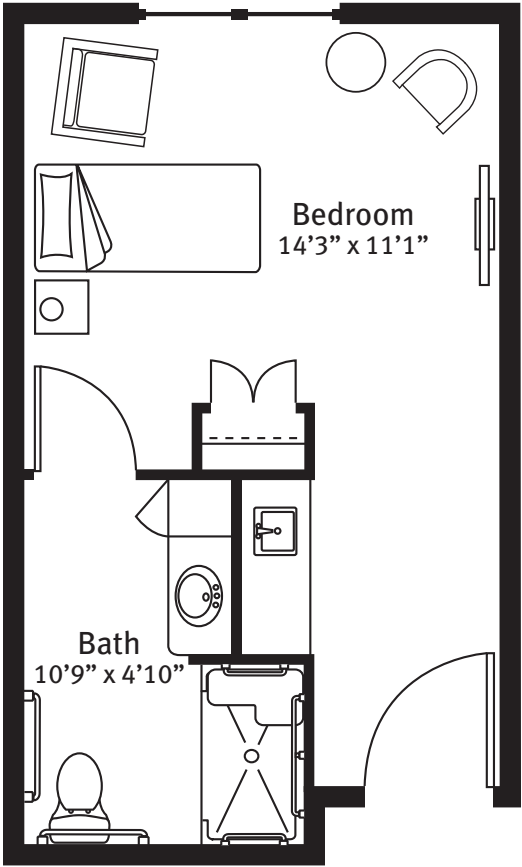

Cypress · Long-Term Care

Suite Floor Plan

Aster

352 square feet

Square footage and room sizes are approximate and may vary.

(239) 574-0078 | ThePreserveVOA.org
14750 Hope Center Loop, Fort Myers, FL 33912

A Family of Senior Living Options by Volunteers of America