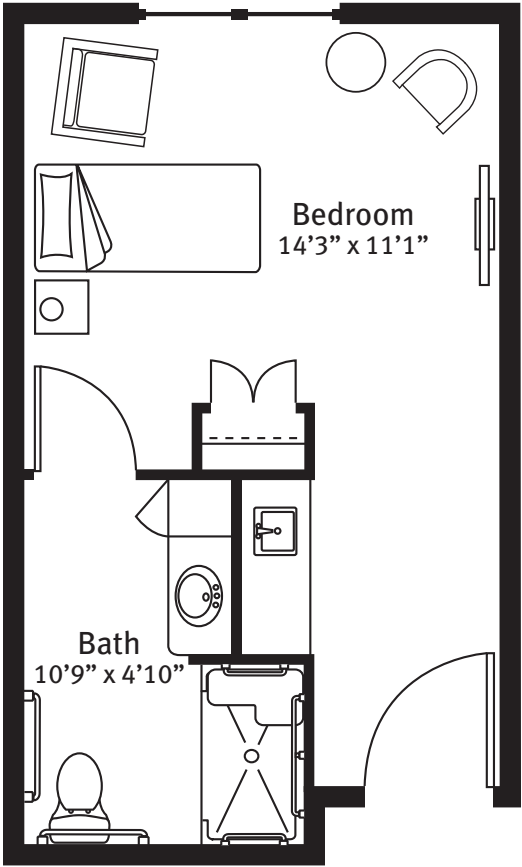

The Harbor · Memory Support

Suite Floor Plan

Amberjack
352 square feet

Square footage and room sizes are approximate and may vary.

(239) 574-0078 | ThePreserveVOA.org
14750 Hope Center Loop, Fort Myers, FL 33912